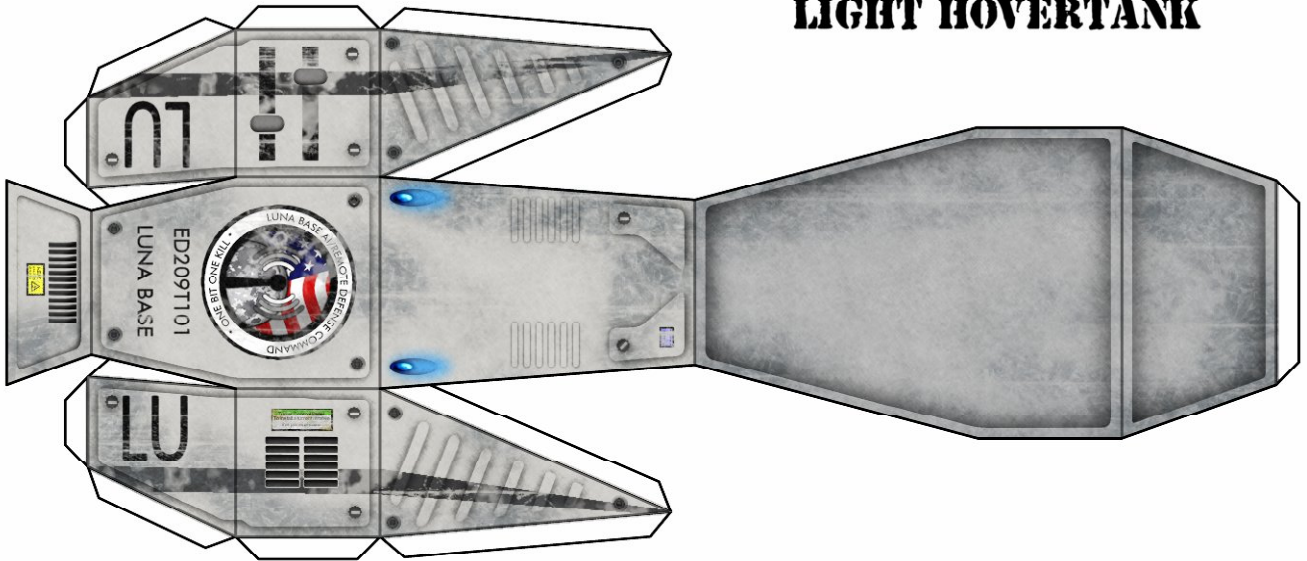

LHT36 YELLOW JACKET LIGHT HOVERTANK

TOPO

www.TOPOSOLITARIO.com

LHT36 YELLOW JACKET LIGHT HOVERTANK

TOPO

www.TOPOSOLITARIO.com

LHT36 YELLOWJACKET LIGHT HOVERTANK

TOPO