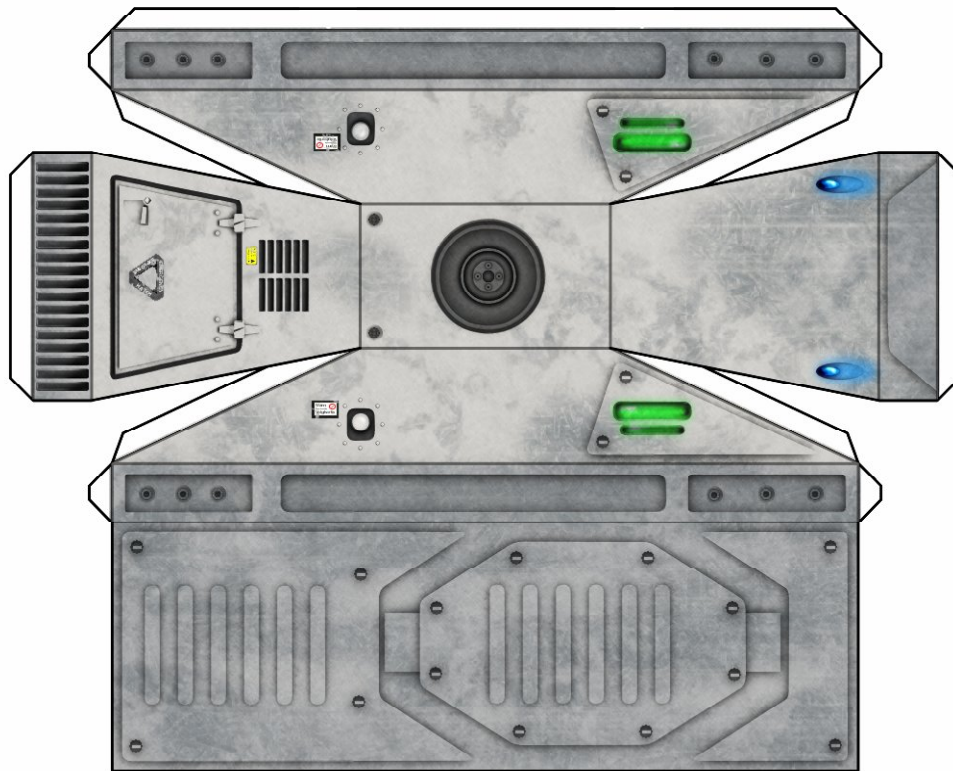

LHT36 YELLOW JACKET LIGHT HOVERTANK

TOPO

www.TOPOSOLITARIO.com

LHT36 YELLOW JACKET LIGHT HOVERTANK

TOPO

www.TOPOSOLITARIO.com

LHT36 YELLOWJACKET LIGHT HOVERTANK

TOPO