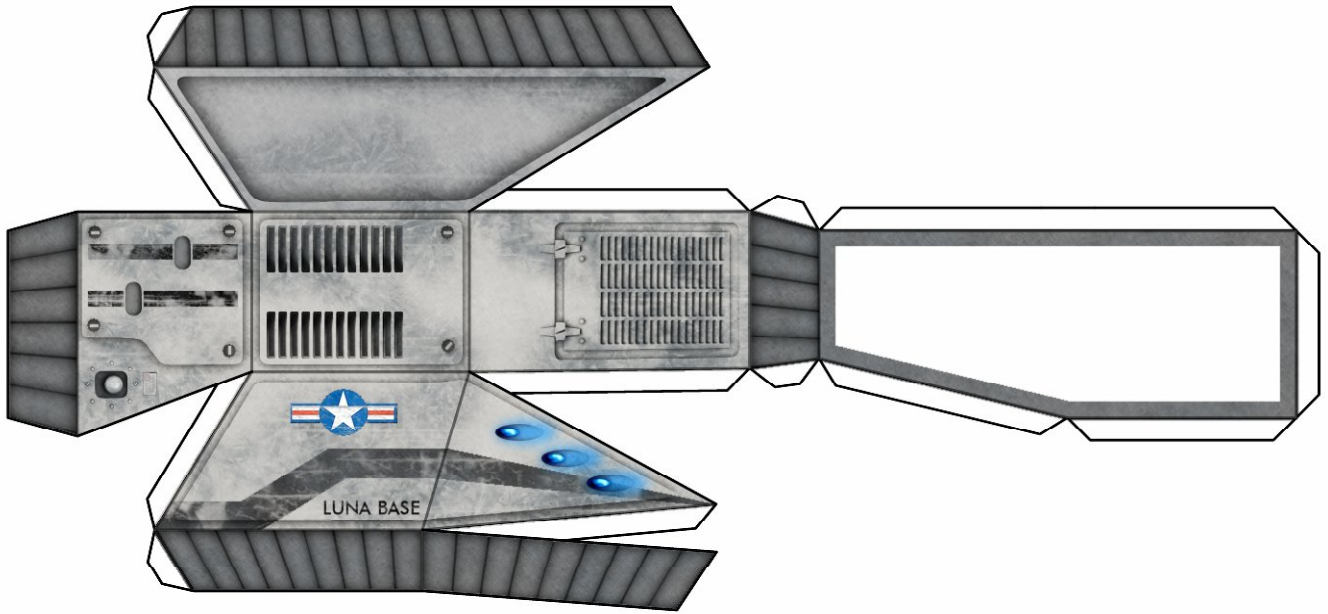

LHT36 YELLOW JACKET LIGHT HOVERTANK

TOPO

www.TOPOSOLITARIO.com

LHT36 YELLOW JACKET LIGHT HOVERTANK

TOPO

www.TOPOSOLITARIO.com

LHT36 YELLOWJACKET LIGHT HOVERTANK

TOPO