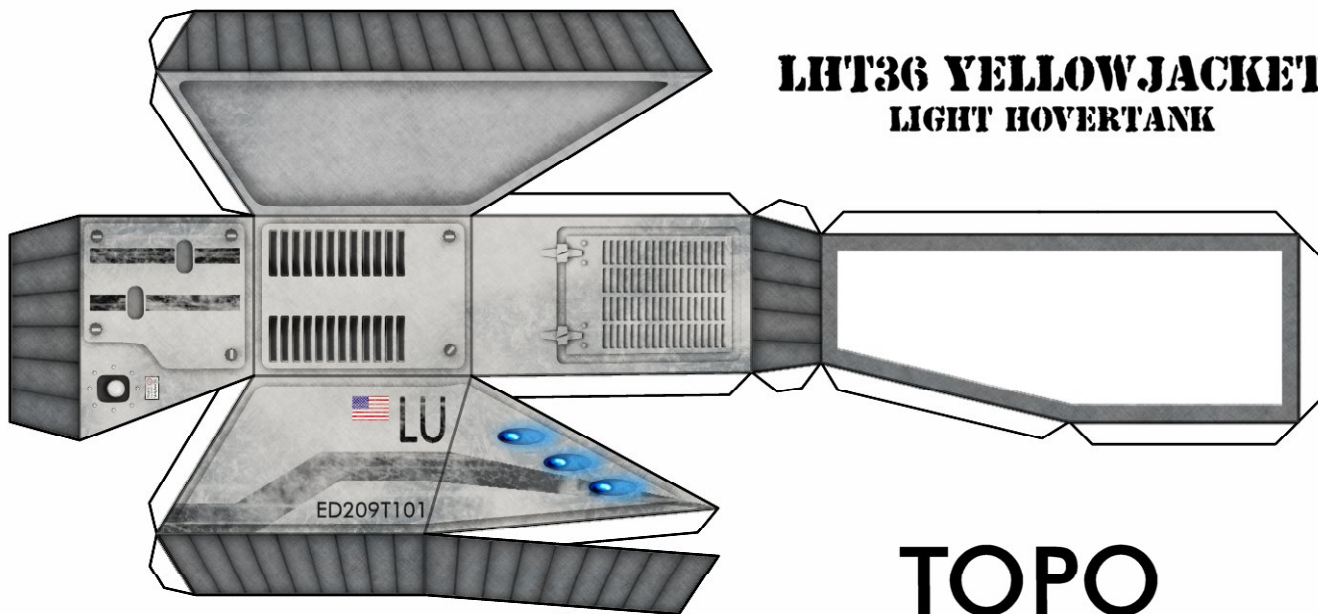

LHT36 YELLOW JACKET LIGHT HOVERTANK

TOPO

www.TOPOSOLITARIO.com

LHT36 YELLOW JACKET LIGHT HOVERTANK

TOPO

www.TOPOSOLITARIO.com

LHT36 YELLOWJACKET LIGHT HOVERTANK

TOPO