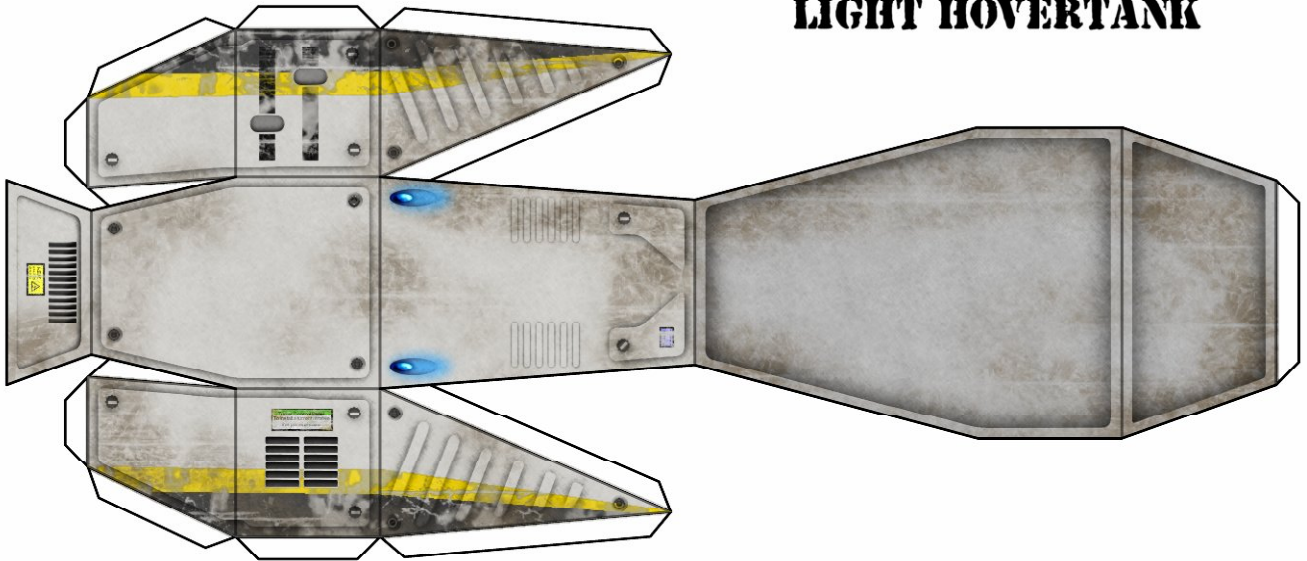

LHT36 YELLOW JACKET LIGHT HOVERTANK

TOPO

www.TOPOSOLITARIO.com

LHT36 YELLOW JACKET

LIGHT HOVERTANK

TOPO

www.TOPOSOLITARIO.com

**LHT36 YELLOWJACKET
LIGHT HOVERTANK**