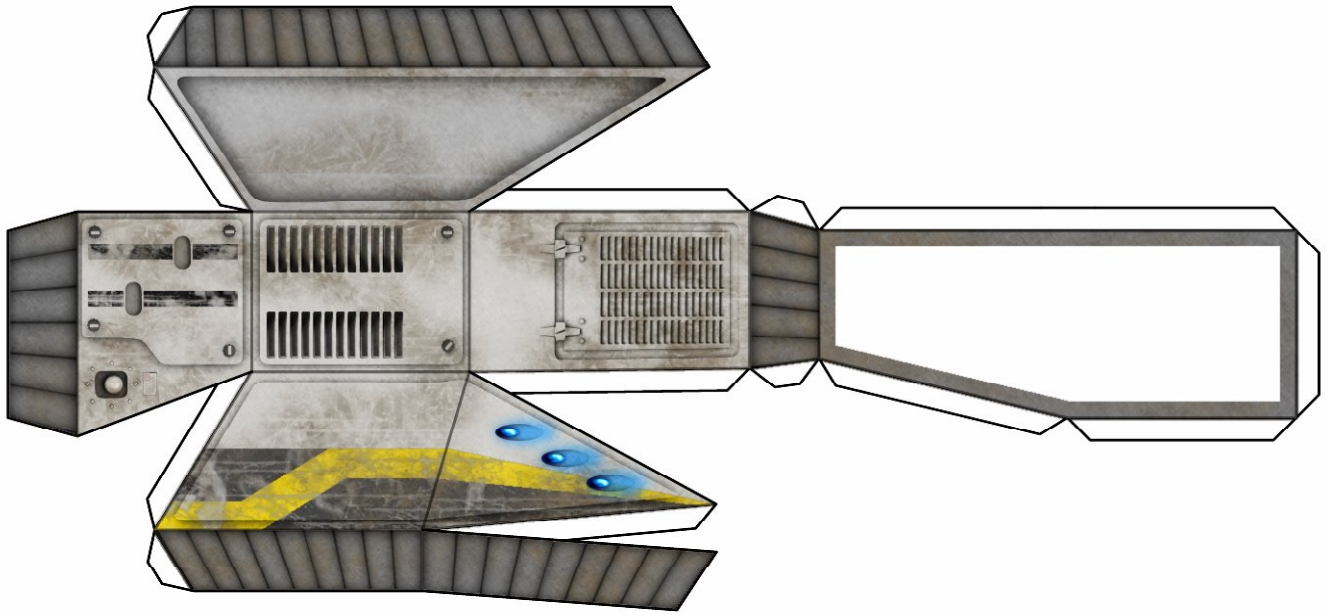

LHT36 YELLOW JACKET LIGHT HOVERTANK

TOPO

www.TOPOSOLITARIO.com

LHT36 YELLOW JACKET

LIGHT HOVERTANK

TOPO

www.TOPOSOLITARIO.com

**LHT36 YELLOWJACKET
LIGHT HOVERTANK**