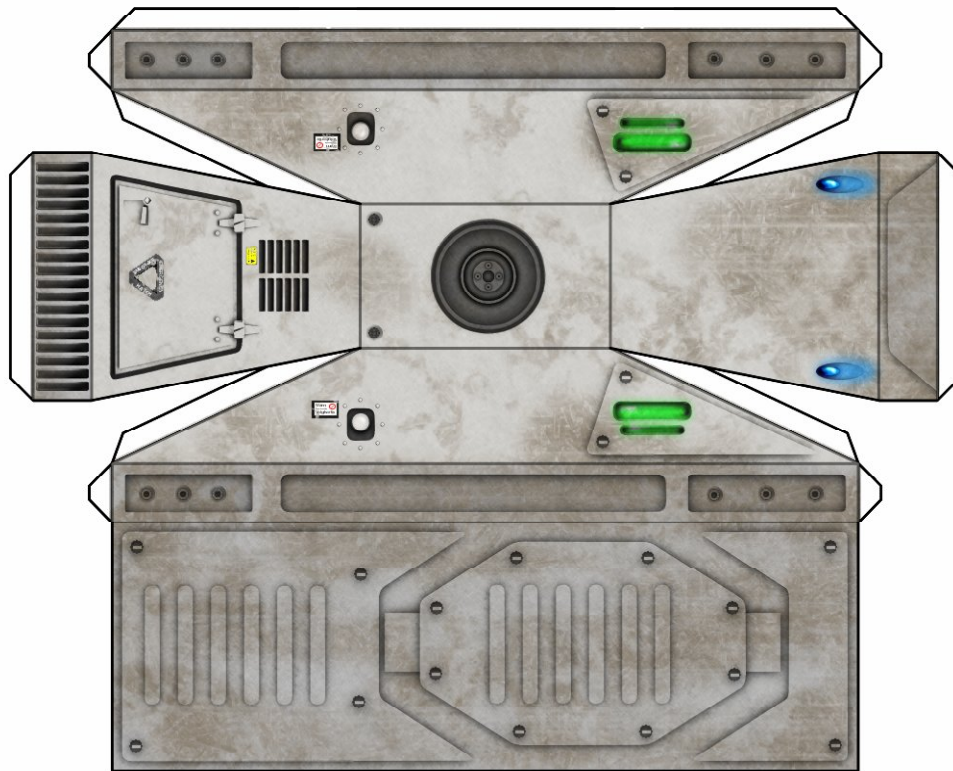

LHT36 YELLOW JACKET LIGHT HOVERTANK

TOPO

www.TOPOSOLITARIO.com

LHT36 YELLOW JACKET

LIGHT HOVERTANK

TOPO

www.TOPOSOLITARIO.com

**LHT36 YELLOWJACKET
LIGHT HOVERTANK**