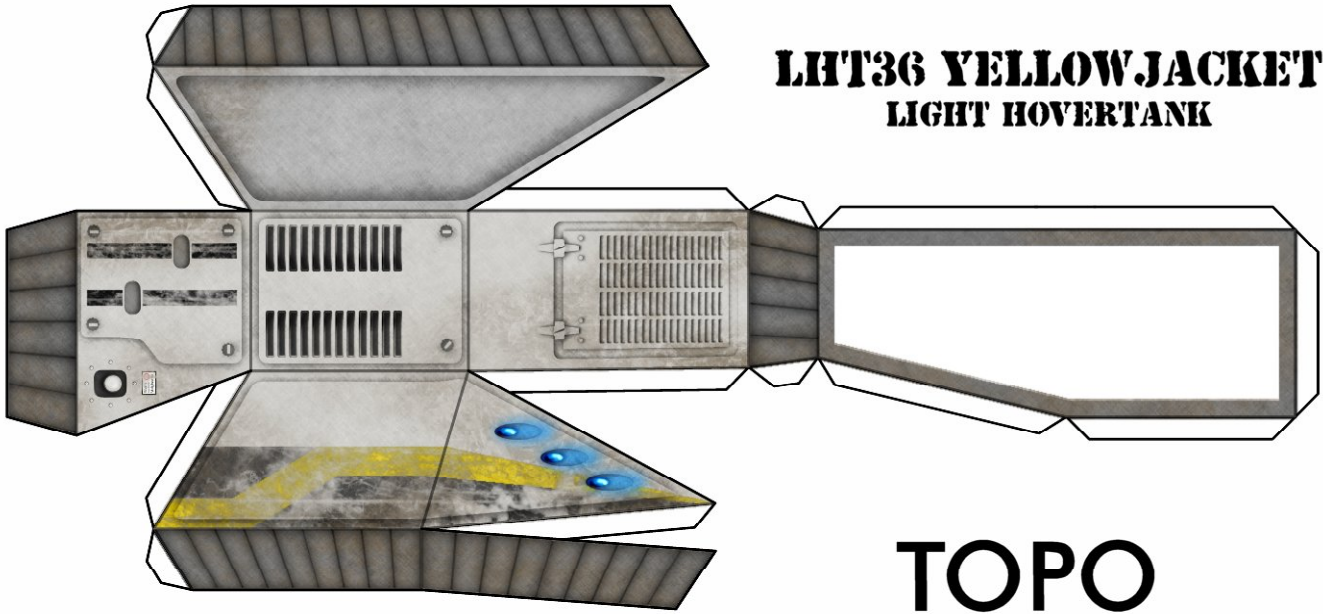

LHT36 YELLOW JACKET LIGHT HOVERTANK

TOPO

www.TOPOSOLITARIO.com

LHT36 YELLOW JACKET

LIGHT HOVERTANK

TOPO

www.TOPOSOLITARIO.com

**LHT36 YELLOWJACKET
LIGHT HOVERTANK**