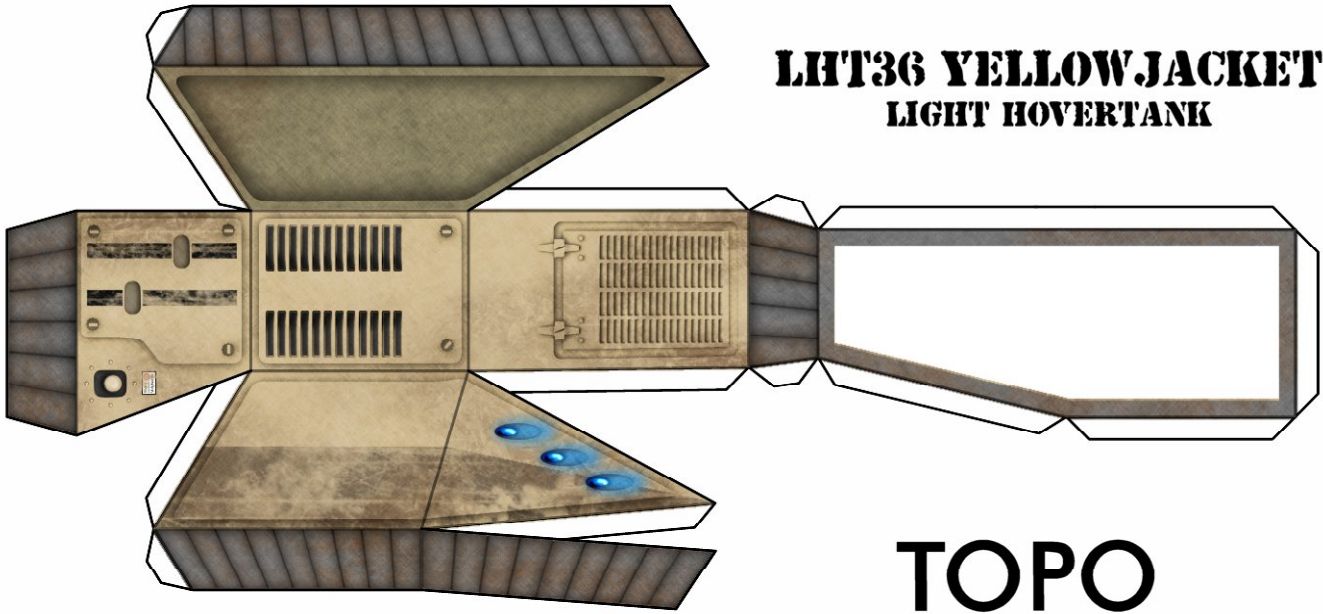

**LHT36 YELLOWJACKET
LIGHT HOVERTANK**