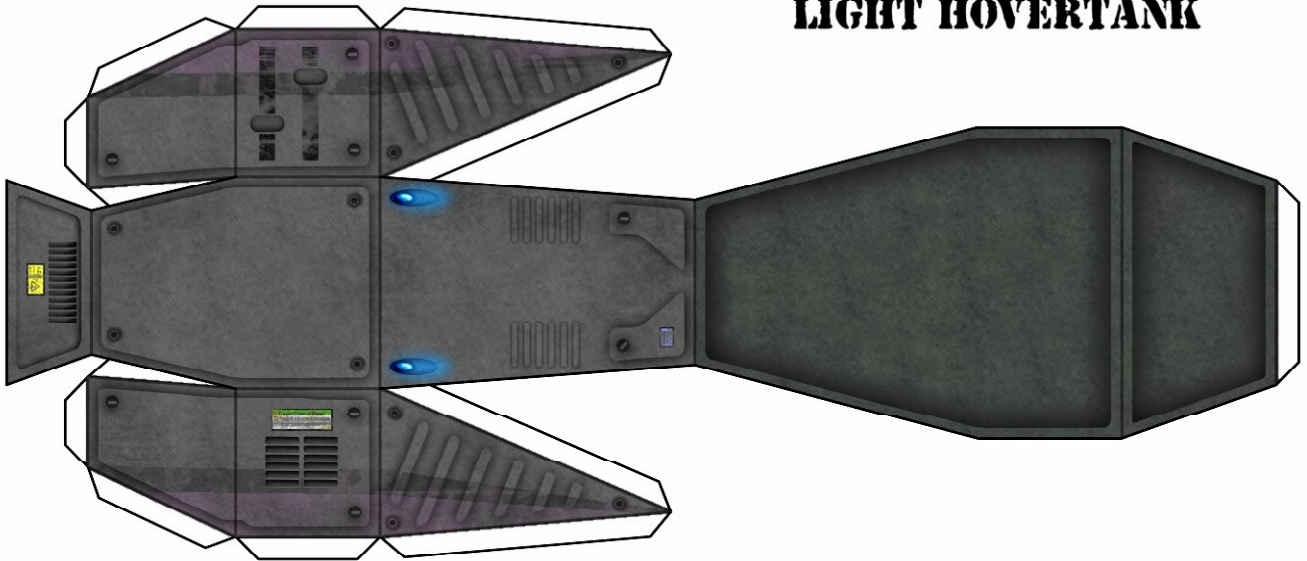

LHT36 YELLOW JACKET LIGHT HOVERTANK

TOPO

www.TOPOSOLITARIO.com

**LHT36 YELLOW JACKET
LIGHT HOVERTANK**

TOPO

www.TOPOSOLITARIO.com

**LHT36 YELLOWJACKET
LIGHT HOVERTANK**

TOPO