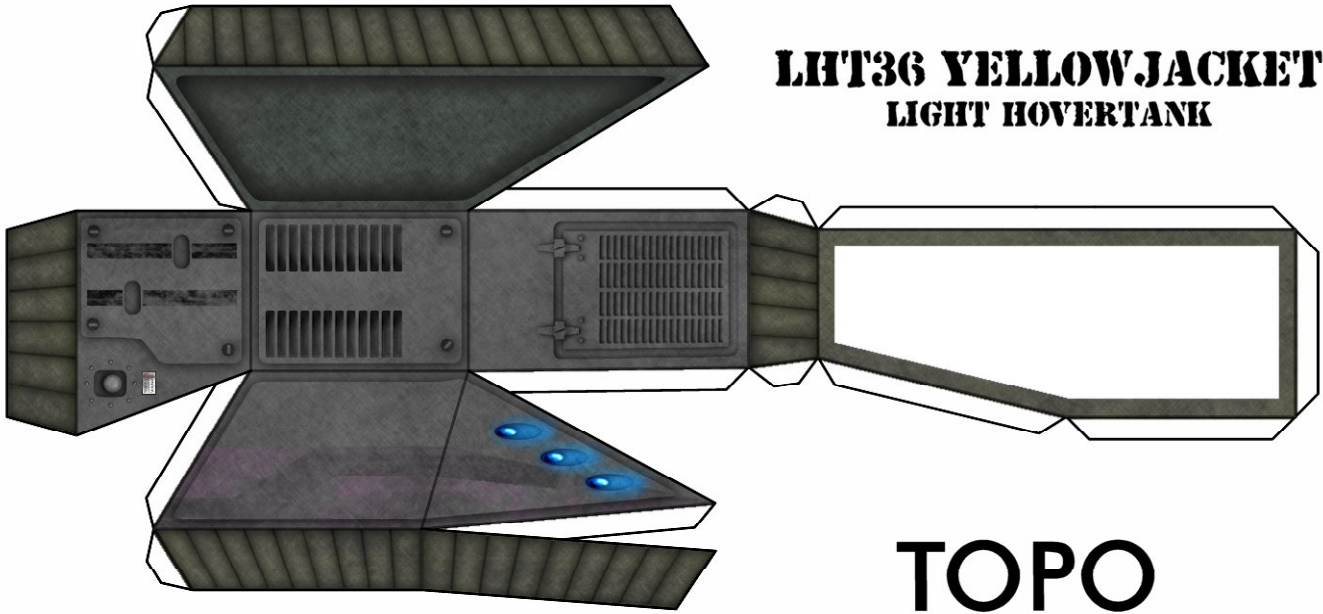

LHT36 YELLOW JACKET LIGHT HOVERTANK

TOPO

www.TOPOSOLITARIO.com

**LHT36 YELLOW JACKET
LIGHT HOVERTANK**

TOPO

www.TOPOSOLITARIO.com

**LHT36 YELLOWJACKET
LIGHT HOVERTANK**

TOPO