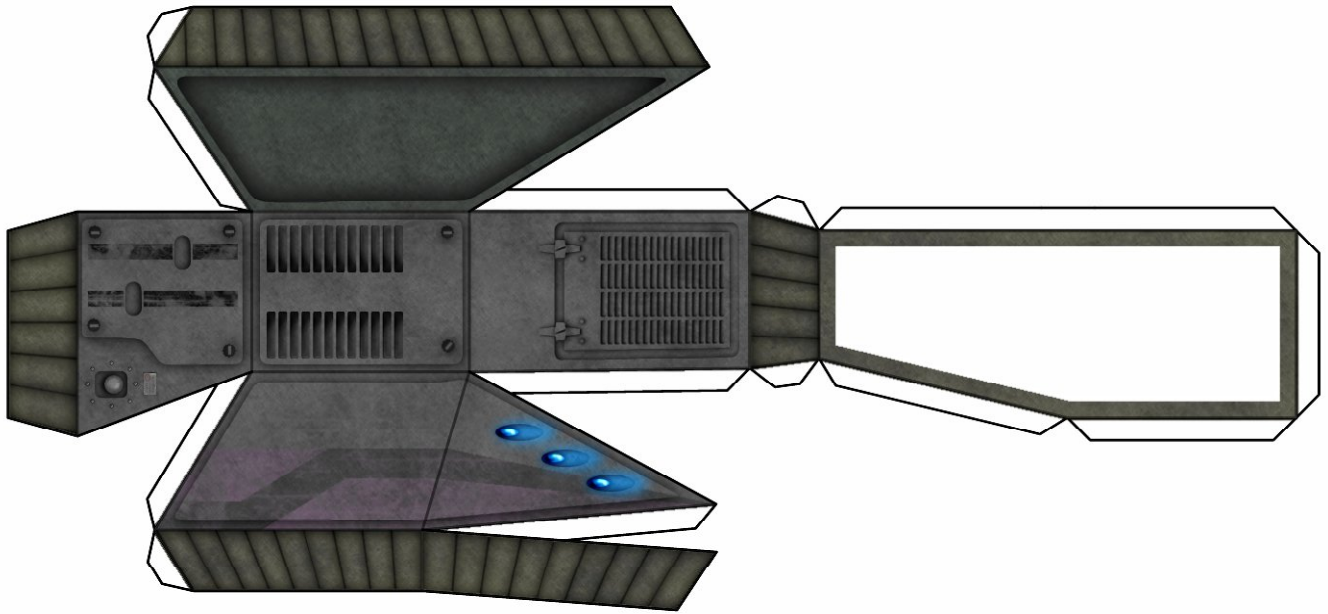

LHT36 YELLOW JACKET LIGHT HOVERTANK

TOPO

www.TOPOSOLITARIO.com

**LHT36 YELLOW JACKET
LIGHT HOVERTANK**

TOPO

www.TOPOSOLITARIO.com

**LHT36 YELLOWJACKET
LIGHT HOVERTANK**

TOPO