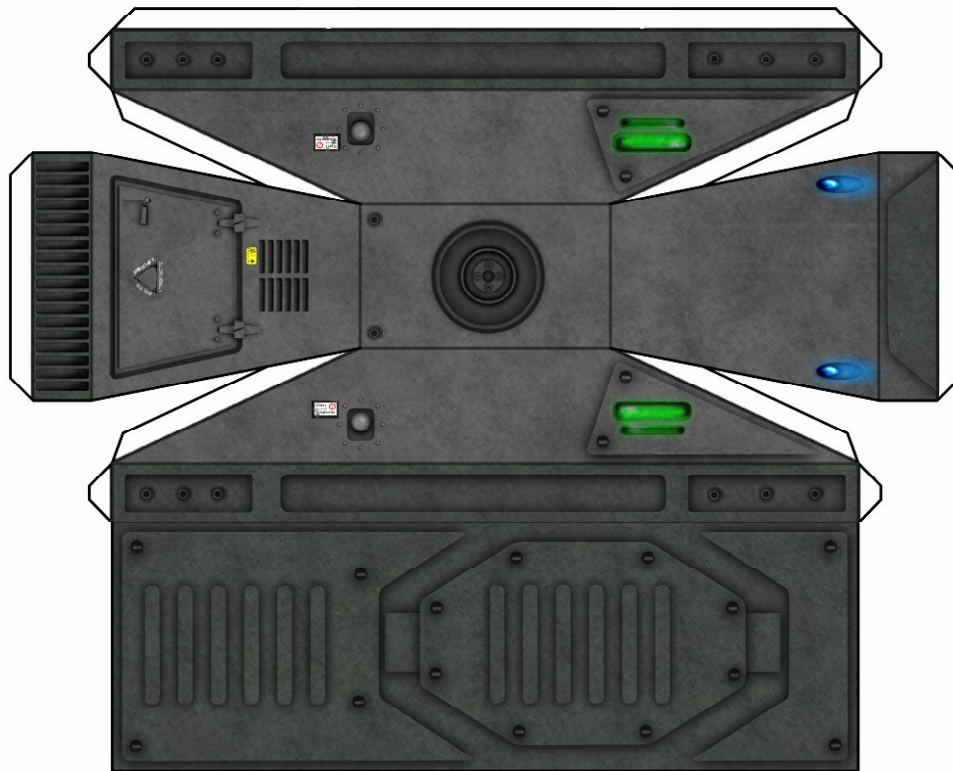

LHT36 YELLOW JACKET LIGHT HOVERTANK

TOPO

www.TOPOSOLITARIO.com

**LHT36 YELLOW JACKET
LIGHT HOVERTANK**

TOPO

www.TOPOSOLITARIO.com

**LHT36 YELLOWJACKET
LIGHT HOVERTANK**

TOPO