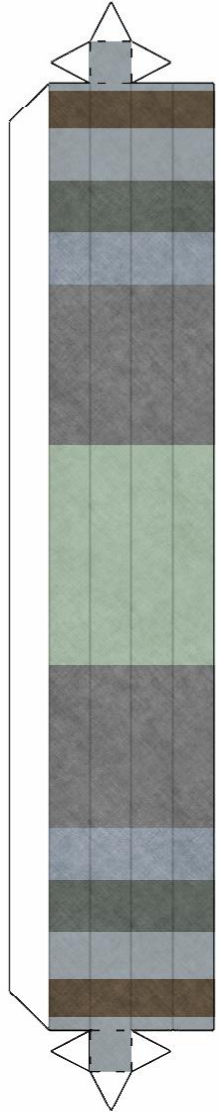

INFINITY

TOPO

www.toposolitario.com

Port Engine